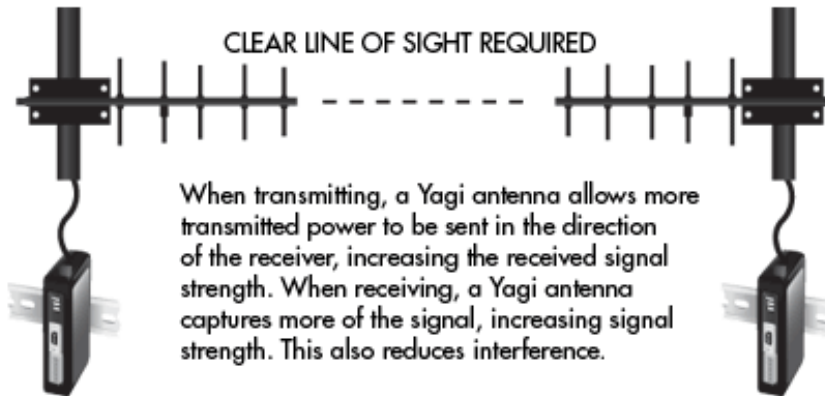

# Electrodepot Series 938000 Yagi Antenna

In this configuration, two radios will be talking to one another.

Yagi antennas at both ends increase signal strength, range and reduce interference.

Make sure Yagis are phased (oriented) correctly with respect to each other.

## SUGGESTED HEIGHT CLEAR OF OBSTRUCTIONS

Range	433MHz
1000 ft (300 m)	8.5 ft (2.6 m)
1 mi (1.6 km)	19.4 ft (5.9 m)
5 mi (8 km)	46.6 ft (14.2 m)
10 mi (16 km)	61 ft (18.6 m)

**Electrodepot**  
**Wireless Controls**  
[electrodepot.com](http://electrodepot.com)