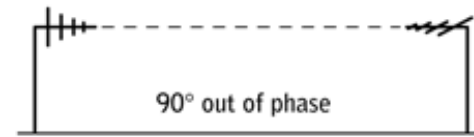

Electrodepot Series 938000 Yagi Antenna

In this configuration, two radios will be talking to one another.

Yagi antennas at both ends increase signal strength, range and reduce interference.

Make sure Yagis are phased (oriented) correctly with respect to each other.

CORRECT

WRONG

CORRECT

WRONG

SUGGESTED HEIGHT CLEAR OF OBSTRUCTIONS

Range	433MHz
1000 ft (300 m)	8.5 ft (2.6 m)
1 mi (1.6 km)	19.4 ft (5.9 m)
5 mi (8 km)	46.6 ft (14.2 m)
10 mi (16 km)	61 ft (18.6 m)

Electrodepot
Wireless Controls
electrodepot.com